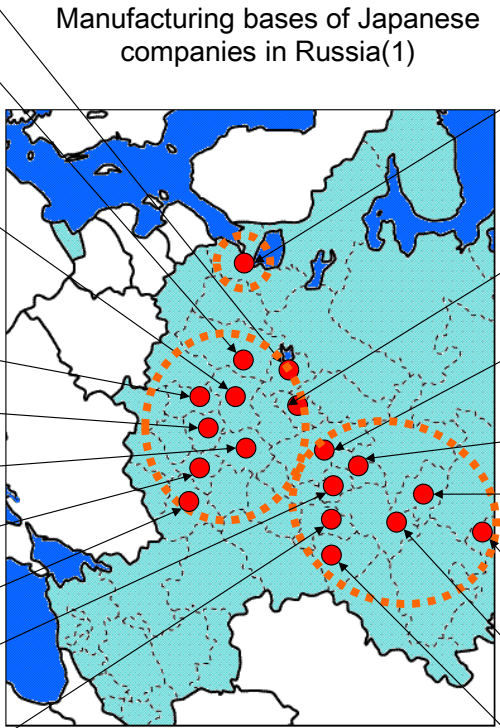

# Manufacturing bases of Japanese companies in Russia

- Yaroslavl' region**  
KOMATSU  
Takeda Pharmaceutical
- Tver region**  
Hitachi Construction Machinery  
Tokai Rubber Industries
- Moscow, Moscow region**  
Fujikura  
ASAHI GLASS \*  
IHI\*  
Nissin Food Products  
Furukawa Electric  
Kirin Brewery  
SMC  
NSG  
Arkray
- Kaluga region**  
Mitsubishi Motors\*
- Tula region**  
Unicharm
- Ryazan region**  
Tatsuno
- Lipetsk region**  
JTI  
Yokohama Rubber\*
- Voronezh region**  
Furukawa Electric
- Chuvash**  
Fujikura\*
- Ulyanovsk region**  
Takata\*  
ISUZU\*  
DMG Moki Seiki  
KOITO Manufacturing\*  
Bridgestone\*

Manufacturing bases of Japanese companies in Russia(1)

\* automobile and related industries  
Source: Japan Association ROTOBO

- St.Petersburg, Leningrad region**  
NEC  
Hitachi  
JTI  
TOYOTA Motor \*  
TOYOTA Boshoku\*  
NISSAN Motor\*  
ASAHI Breweries  
SEKISUI Chemical  
Unipres\*  
TOSHIBA  
Mitsui Co.Ltd  
Calsonic Kansei \*
- Ivanovo region**  
KOMATSU
- Nizhegorod region**  
ASAHI GLASS \*  
T.RAD \*  
DAIDO Metal\*  
KURARAY\*  
YAZAKI\*
- Mary El**  
Mitsuba\*
- Udmurtiya**  
Kinugawa Rumber\*
- Sverdovsk region.**  
NIPRO  
Mishima Kosan  
Sumitomo Electric Industries\*  
Mitsui Co.Ltd.
- Tatarstan**  
Mitsubishi Fuso\*
- Samara region**  
Nissan Motor\*  
Sanoh Industrial\*  
Atsumilec \*  
HI-LEX \*  
GMB\*

# Establishment of manufacturing bases by Japanese companies in Russia